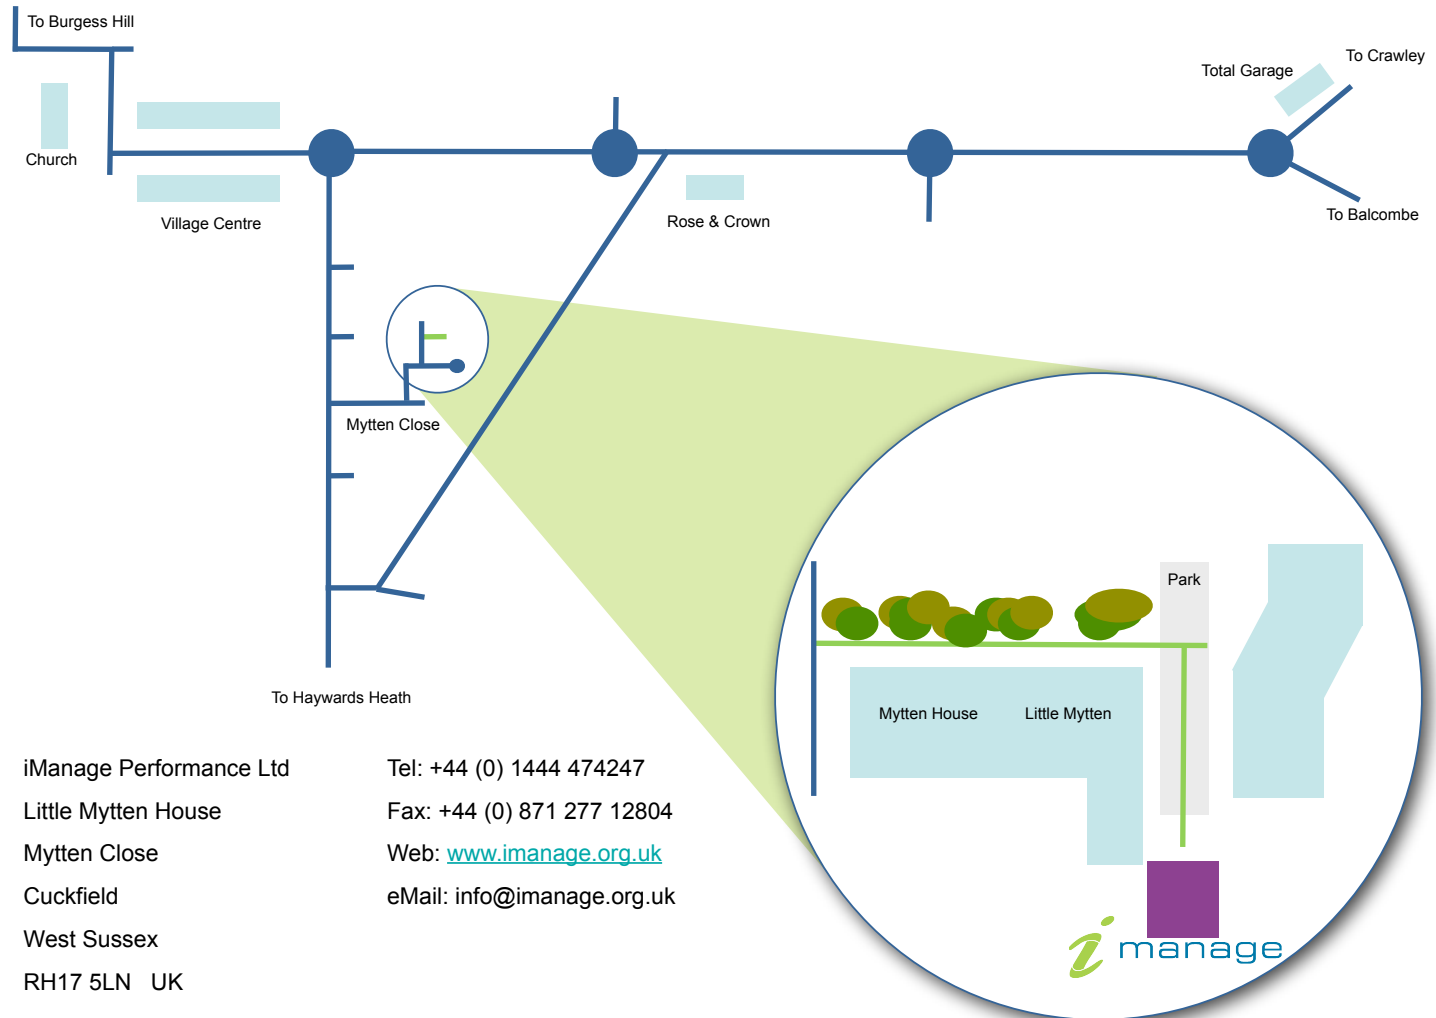

Directions to our iManage office

iManage Performance Ltd
Little Mytten House
Mytten Close
Cuckfield
West Sussex
RH17 5LN UK

Tel: +44 (0) 1444 474247
Fax: +44 (0) 871 277 12804
Web: www.imanage.org.uk
eMail: info@imanage.org.uk